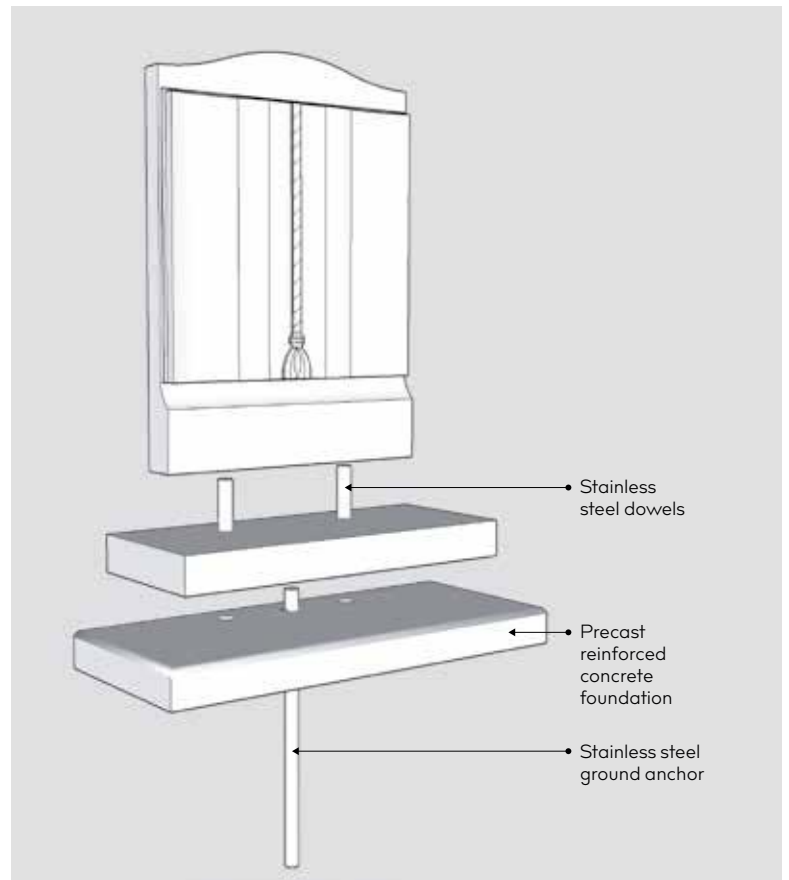

Fixing Methods

We ensure all our memorials are constructed and installed to British Standards BS 8415 and comply with The National Association of Memorial Masons & British Register Accredited Memorial Masons regulations.

Our fixing fee, which will be applied to your quotation, is as follows:

- Cremation Headstones - £75
- Cremation Tablets - £50

Ground Anchor Fixing Method