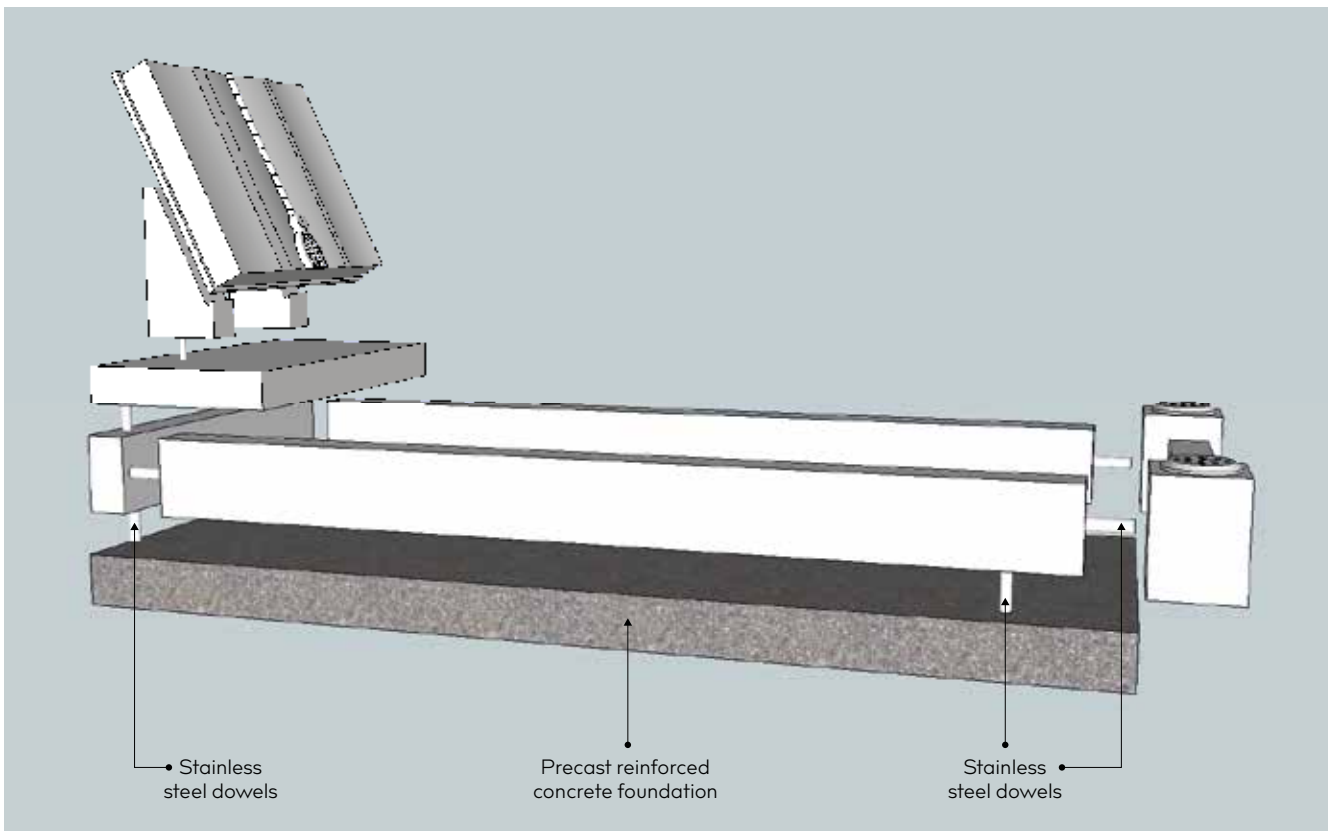

Kerb Fixing Method All sections of the memorial are securely dowelled